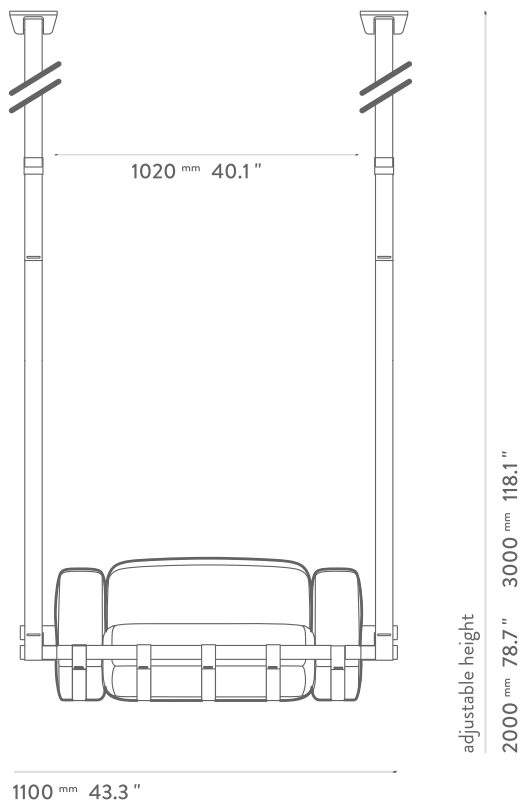

DIMENSIONS

WIDTH

1100 mm
43.3 "

DEPTH

820 mm
32.3 "

HEIGHT

2000 mm - 3000 mm
78.7 " - 118.1 "

ASSEMBLY