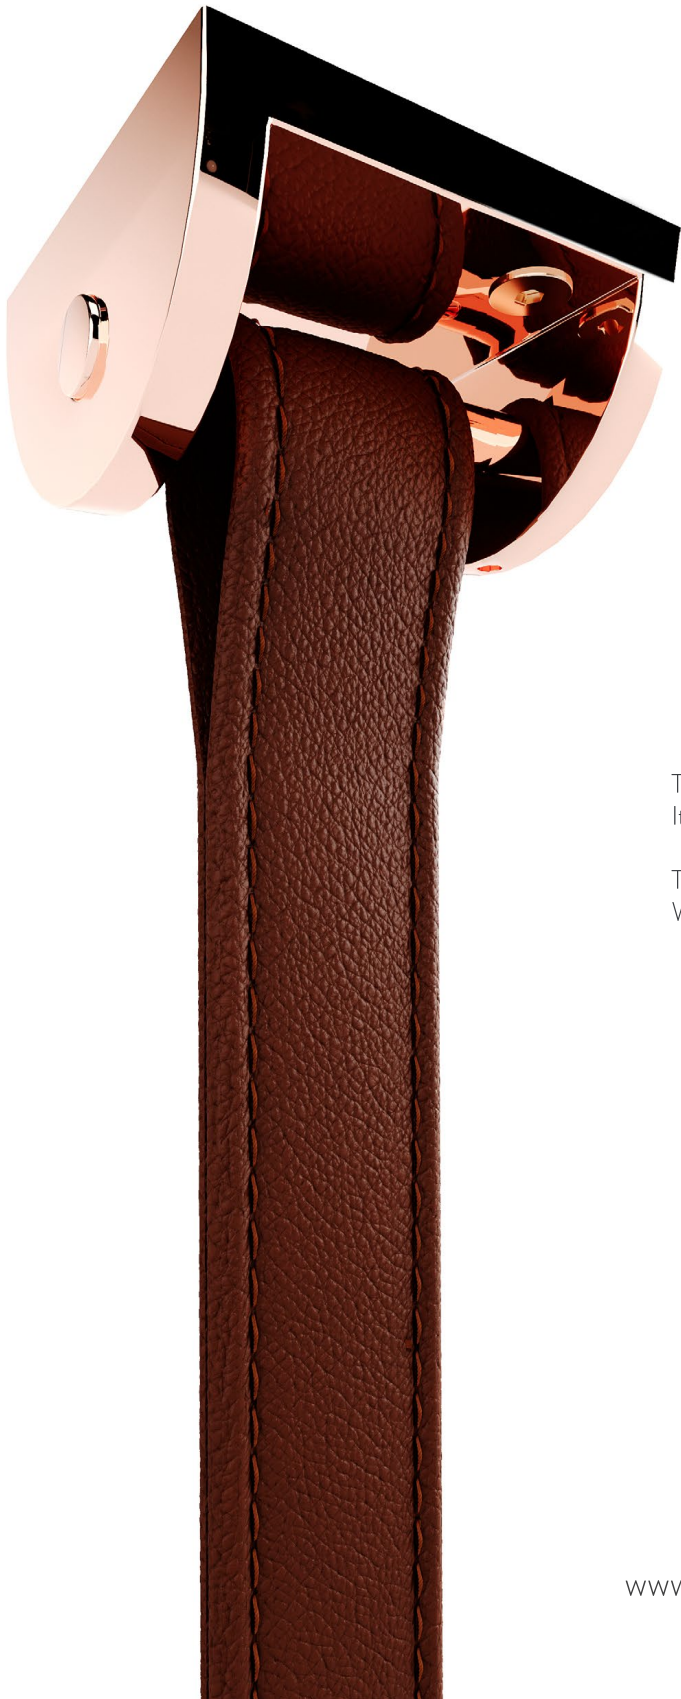

ASSEMBLY

The ceiling fixture only needs to be fixed to a sufficiently rigid ceiling. Its fixation is made by 2 screws for each piece.

The screws and fixing holes depend on the surface to be applied: Wood, Concrete or other.