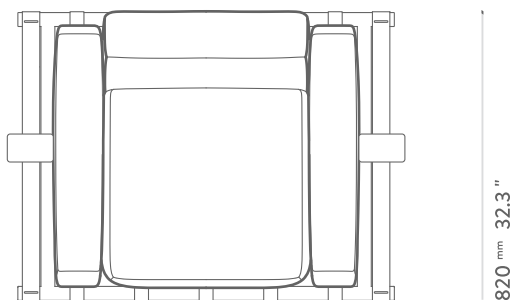

DIMENSIONS

WIDTH

1100 mm
43.3 "

DEPTH

820 mm
32.3 "

HEIGHT

2000 mm - 3000 mm
78.7 " - 118.1 "

ASSEMBLY