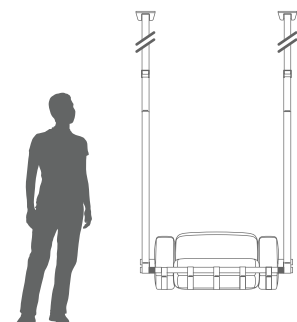

myface
OUTDOOR DESIGN®

PRODUCT SPECS

FABLE hanging armchair

OVERVIEW

FABLE hanging armchair

CREATED FOR YOU TO ENJOY OUTDOOR LIVING WITHOUT DAILY CONCERNS.

Hold by a resistant outdoor leather straps, this inviting hanging armchair is available in a wide color array of weather resistant synthetic leathers, allowing quality outdoor moments without any concerns.

DIMENSIONS

WIDTH

1100 mm
43.3 "

DEPTH

820 mm
32.3 "

HEIGHT

2000 mm - 3000 mm
78.7 " - 118.1 "

ASSEMBLY