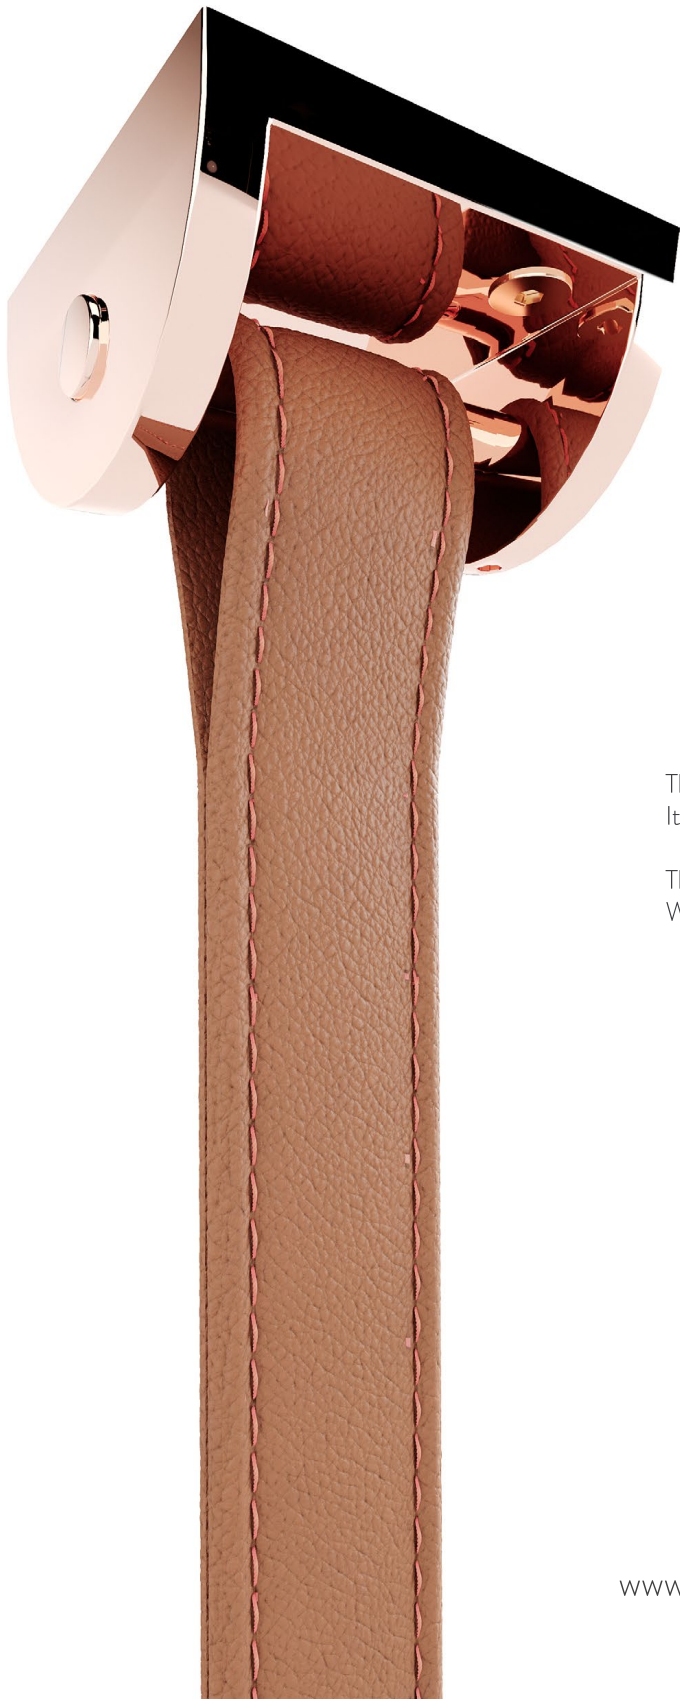

myface
OUTDOOR DESIGN®

PRODUCT SPECS

FABLE hanging sofa

OVERVIEW

FABLE hanging sofa

CREATED FOR YOU TO ENJOY OUTDOOR LIVING WITHOUT DAILY CONCERNS.

Hold by a resistant outdoor leather straps, this inviting hanging sofa is available in a wide color array of weather resistant synthetic leathers, allowing quality outdoor moments without any concerns.

WIDTH

1780 mm
70 "

DEPTH

820 mm
32.3 "

HEIGHT

2000 mm - 3000 mm
78.7 " - 118.1 "

ASSEMBLY

The ceiling fixture only needs to be fixed to a sufficiently rigid ceiling. Its fixation is made by 2 screws for each piece.