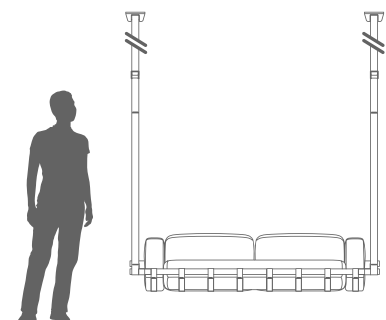

myface
OUTDOOR DESIGN®

PRODUCT SPECS

FABLE hanging sofa

OVERVIEW

FABLE hanging sofa

CREATED FOR YOU TO ENJOY OUTDOOR LIVING WITHOUT DAILY CONCERNS.

Hold by a resistant outdoor leather straps, this inviting hanging sofa is available in a wide color array of weather resistant synthetic leathers, allowing quality outdoor moments without any concerns.

TYPE	COLLECTION	CONSTRUCTION
Hanging Sofa	Myface	Acrylic fabric cushions suspended on synthetic leather straps, nickel plated stainless metallic structure and copper plated details.

DIMENSIONS

1780 mm 70 "

WIDTH

1780 mm
70 "

DEPTH

820 mm
32.3 "

HEIGHT

2000 mm - 3000 mm
78.7 " - 118.1 "

ASSEMBLY

The ceiling fixture only needs to be fixed to a sufficiently rigid ceiling. Its fixation is made by 2 screws for each piece.