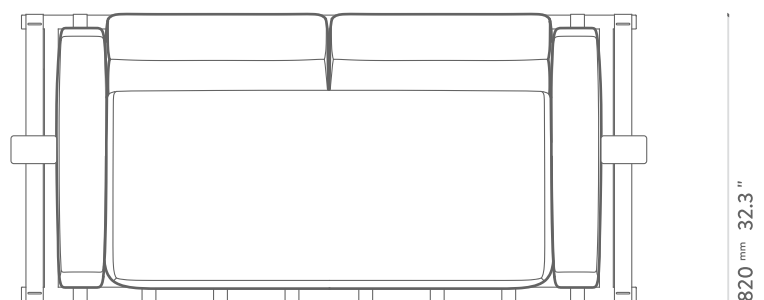

TYPE	COLLECTION	CONSTRUCTION
Hanging Sofa	Myface	Acrylic fabric cushions suspended on synthetic leather straps, nickel plated stainless metallic structure and copper plated details.

DIMENSIONS

1780 mm 70 "

WIDTH

1780 mm
70 "

DEPTH

820 mm
32.3 "

HEIGHT

2000 mm - 3000 mm
78.7 " - 118.1 "

ASSEMBLY

The ceiling fixture only needs to be fixed to a sufficiently rigid ceiling. Its fixation is made by 2 screws for each piece.