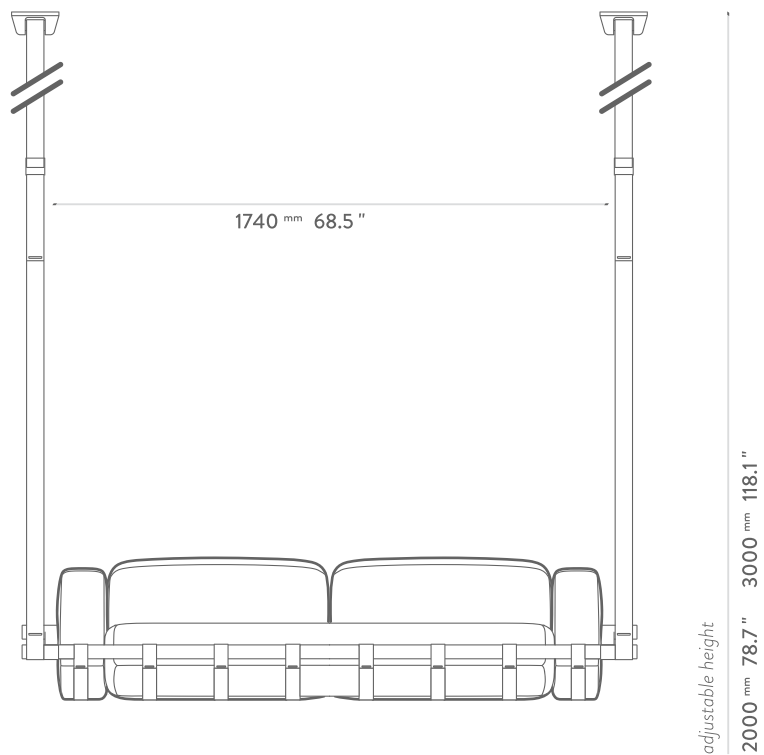

TYPE	COLLECTION	CONSTRUCTION
Hanging Sofa	Myface	Acrylic fabric cushions suspended on synthetic leather straps, nickel plated stainless metallic structure and copper plated details.

DIMENSIONS

1780 mm 70 "

WIDTH

1780 mm
70 "

DEPTH

820 mm
32.3 "

HEIGHT

2000 mm - 3000 mm
78.7 " - 118.1 "

ASSEMBLY

The ceiling fixture only needs to be fixed to a sufficiently rigid ceiling. Its fixation is made by 2 screws for each piece.