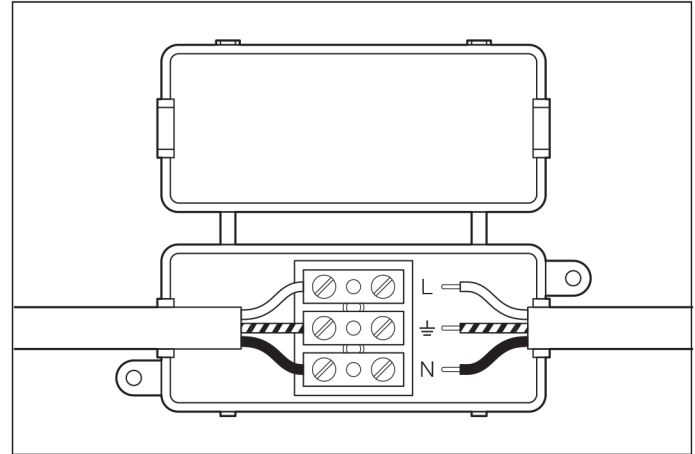

1. Fix the wall plate to the wall by using wall mounting plugs and screws suitable to your wall type.

2. Connect the 3 wires according to their colours. Brown is the live wire, blue is the neutral wire, green/yellow is the earth wire.

3. Screw the lamp on the wall plate.