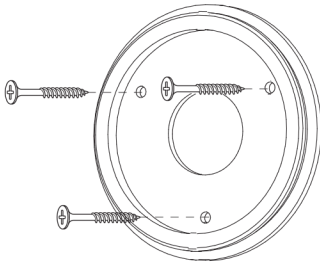

Item type

Wall Lamp

Item name

Nomad

Item no

114326

Attention! Do not connect your luminaire to electricity until it is fully assembled.

Care instructions:

1. Fix the wall plate to the wall by using wall mounting plugs and screws suitable to your wall type.

2. Connect the 3 wires according to their colours. Brown is the live wire, blue is the neutral wire, green/yellow is the earth wire.