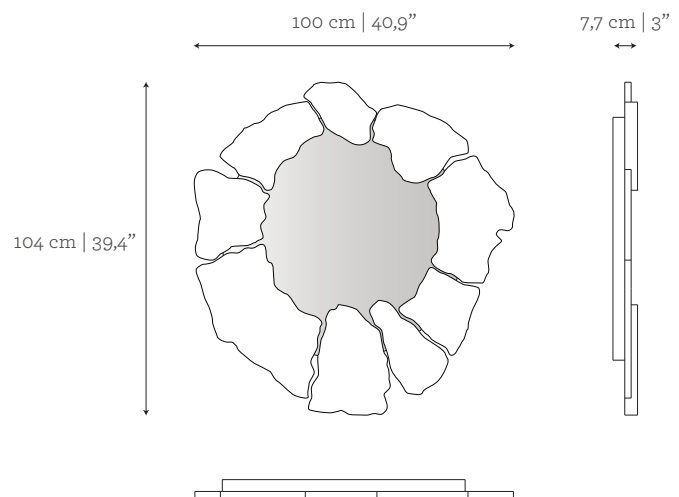

VOLUME

0,12 m³ | 4,24 ft³

WEIGHT

20 kg | 44,09 lbs

Packed (in wooden case)

0,38 m³ | 13,41 ft³

53 kg | 116,84 lbs