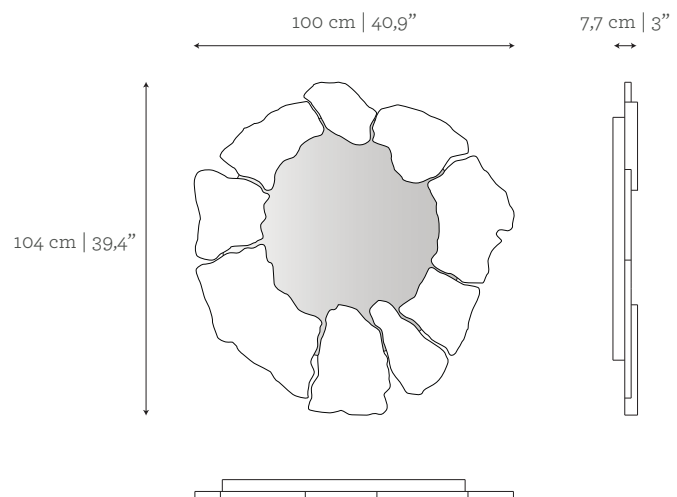

VOLUME

0,12 m³ | 4,24 ft³

WEIGHT

80 kg | 176,4 lbs

Packed (in wooden case)

0,38 m³ | 13,41 ft³

113 kg | 249,1 lbs