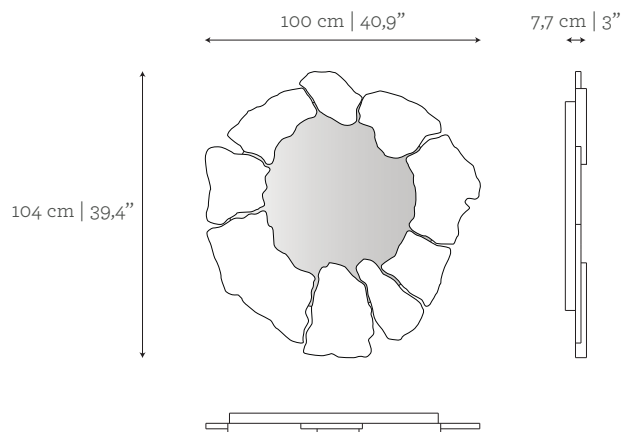

Islet | Mirror

The Islet Mirror draws inspiration from small uninhabited islands, that remain in their primal state, only exposed to the elements. The Islet Mirror has a delicate composition of elements in succession, in a dialogue of marble, metal and lacquer, and shapes that surrounds the subject, reflected within. The Islet creates a tranquil dynamic for living spaces.

DIMENSIONS

W: 100 cm | 40,9"

D: 7,7 cm | 3"

H: 104 cm | 39,4"

CUSTOM/BESPOKE

This product is not suitable for customization.

ENVIRONMENT

This product is made for living areas in interior spaces only. This product is not specified for bathrooms, spa's or humid environments. Not suitable for exteriors.

AS PICTURED

MATERIALS & FINISHES

Frame: Carrara Polished

Metal Structure: Polished Nickel

Mirror: Clear finishing

DIMENSIONS

W: 100 cm | 40,9"

D: 7,7 cm | 3"